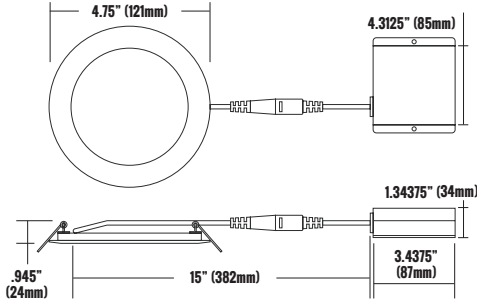

CATALOG #		TYPE
PROJECT		DATE
PREPARED BY		

PRODUCT CODE: DLSWR4-913D-WH-FF
4 INCH LED ULTRA SLIM PROFILE DOWNLIGHT

PRODUCT DESCRIPTION

The Etlin-Daniels DLSWR4-913D-WH-FF LED Ultraslim Profile Downlight is a modern, sleek looking energy efficient option for both new construction and retrofit/remodeling projects. It installs easily where there is limited ceiling space due to ductwork, joists and beams. With Etlin-Daniels IP65 rating, our Ultraslim Downlights are suitable for a wide range of both indoor & outdoor applications. Why waste time installing older space restrictive recessed options when the Etlin-Daniels Ultraslim Profile Downlight provides a quick install solution and elegant, superior quality lighting for both residential and commercial applications?

PRODUCT SPECIFICATIONS (OPTICAL DATA)

PRODUCT SPECIFICATIONS (ELECTRICAL DATA)

LED TYPE	LED QTY	SYSTEM EFFICACY	LUMENS	COLOR TEMPERATURE	BEAM ANGLE	CRI	SYSTEM EFFICIENCY	VOLTAGE	POWER FREQ.	POWER EFFICIENCY	POWER FACTOR	HARMONIC DISTORTION
HONGLI TRONIC	45 CHIPS	61LM/W	550LM	3000K	120°	>80CRI	>90%	AC120V	50-60HZ	>80%	>0.98	<10%

PRODUCT SPECIFICATIONS

WATTAGE	FIXTURE MATERIAL	LIFE SPAN	STORAGE TEMP	OPERATING TEMP	PRODUCT DIMENSIONS	CARTON SIZE
9W	ALUMINUM/ POLYCARBONATE LENS	>50,000 HOURS	-40°C~+100°C -40°F~+212°F	-40°C~+85°C -40°F~+185°F	4.75 X .945 X 4.75 INCHES (121 X 24 X 121 MM)	17.32 X 11.02 X 9.05 INCHES (440 X 280 X 230MM)

PRODUCT CODE: DLSWR4-913D-WH-FF

4 INCH LED ULTRA SLIM PROFILE DOWNLIGHT

LUMINAIRE PHOTOMETRIC (TEST REPORT)

ILLUMINANCE (AT A DISTANCE) FLUX OUT: 457.3LM

3.281FT 1M	6.630, 21.62FC 71.36, 232.7LX		9.035FT 275.39CM
6.562FT 2M	1.657, 5.406FC 17.84, 58.19LX		18.07FT 550.79CM
9.843FT 3M	0.7366, 2.402FC 7.929, 25.86LX		27.11FT 826.18CM
13.12FT 4M	0.4144, 1.351FC 4.460, 14.55LX		36.14FT 1101.57CM
16.4FT 5M	0.2652, 0.863FC 2.854, 9.310LX		45.18FT 1376.96CM
HT	EAVG/EMAX	ANGLE: 108.02DEG	DIA