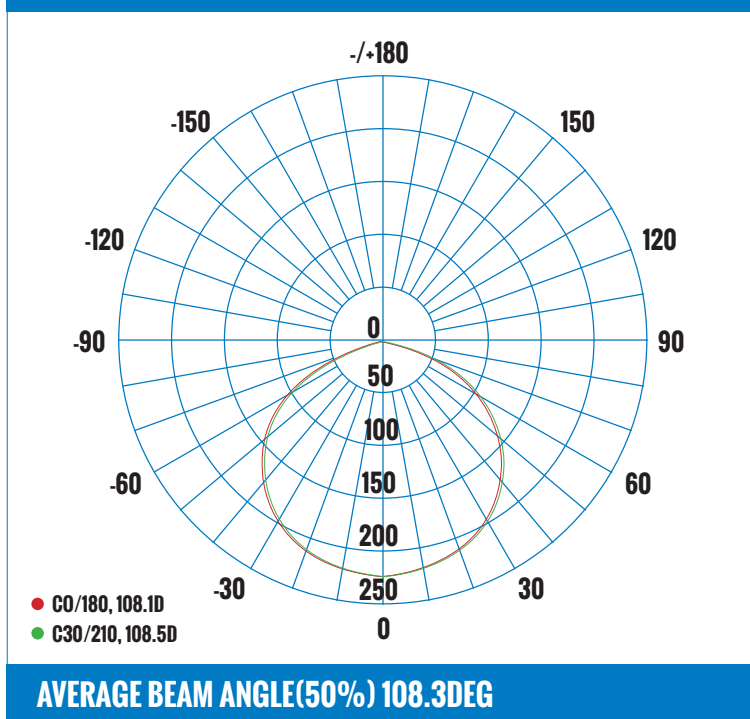

CATALOG #		TYPE
PROJECT		DATE
PREPARED BY		

PRODUCT CODE: DLSWR4-913D-WH-FF

4 INCH LED ULTRA SLIM PROFILE DOWNLIGHT

LUMINAIRE PHOTOMETRIC (TEST REPORT)

ILLUMINANCE (AT A DISTANCE) FLUX OUT: 457.3LM

3.281FT 1M	6.630, 21.62FC 71.36, 232.7LX		9.035FT 275.39CM
6.562FT 2M	1.657, 5.406FC 17.84, 58.19LX		18.07FT 550.79CM
9.843FT 3M	0.7366, 2.402FC 7.929, 25.86LX		27.11FT 826.18CM
13.12FT 4M	0.4144, 1.351FC 4.460, 14.55LX		36.14FT 1101.57CM
16.4FT 5M	0.2652, 0.863FC 2.854, 9.310LX		45.18FT 1376.96CM
HT	EAVG/EMAX	ANGLE: 108.02DEG	DIA

LUMINOUS INTENSITY DISTRIBUTION DIAGRAM

CERTIFICATIONS 	DRIVER / LED CHIP 	120V APPROVED DIMMERS LUTRON: CTCL-153PDH · CTCL-153P · CT-600P LEVITON: 6672 · 6674 COOPER: HCL453PTCCCV6	ACCESSORIES 72" EXTENSION CORD PART# DLSEC-72 120" EXTENSION CORD PART# DLSEC-120	PRE-MOUNTING PLATE FOR NEW CONSTRUCTION APPLICATIONS AVAILABLE. PLEASE CONTACT ETLIN-DANIELS. PART NO#: DLS4-MP

ORDERING INFORMATION - DLSW SERIES

SERIES	IP RATING	SHAPE	SIZE	WATTAGE	VOLTAGE	COLOR TEMPERATURE	DIMMABLE	COLOR	LENS	TRIM
E.G. DLS	W	R	4	9	1	3	D	WH	F	F
DLS - DOWNLIGHT SLIM	W - WET LOCATION IP65	R - ROUND	4 - 4"	9 - 9W	1 - 120V	3 - 3000K	D - TRIAC	WH - WHITE	F - FROSTED	F - FIXED

IF PRE-MOUNTING PLATE IS REQUIRED FOR NEW CONSTRUCTION PROJECTS, PLEASE QUOTE: PART NO#: DLS4-MP WHEN ORDERING.