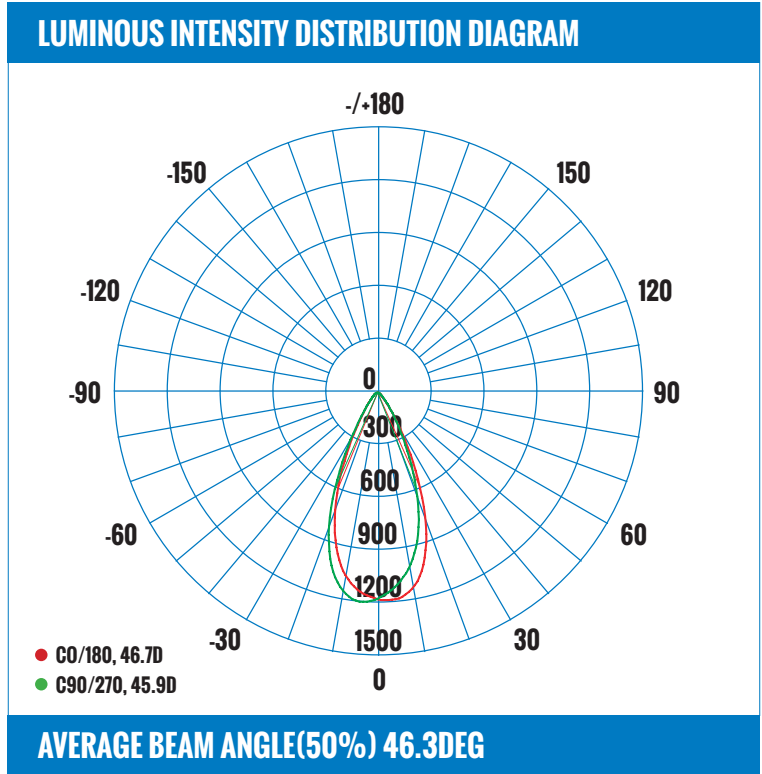

FEATURES

- LED Indoor Light Source.
- 3" Gimbal Recessed Downlight.
- Durable die-cast aluminum alloy for optimal heat dissipation.
- Scratch resistant, smooth finish.
- Unique gimbal design with 30° tilt and 360° rotation.
- Type IC and Airtight, Damp location rated.
- Ceiling clearance required: 2-1/2" for Romex, 3-1/2" for MC or BX installations.
- Triac Warm Dim down to 10%.
- Warm Dim - 3000K dims to 2200K // 4000K dims to 3000K.
- Guaranteed 98% Lumen Maintenance after 6,000 hour life.
- Round and square housings available in white, black and brushed nickel.
- 5 year warranty
- L70 - 50,000 hours
- Energy Star certified.

PRODUCT SPECIFICATIONS (OPTICAL DATA)

PRODUCT SPECIFICATIONS (ELECTRICAL DATA)

LED TYPE	LED QTY	SYSTEM EFFICACY	LUMENS	COLOR TEMPERATURE	BEAM ANGLE	CRI	SYSTEM EFFICIENCY	VOLTAGE	POWER FREQ.	POWER FACTOR
COB	1 CHIP	75LM/W	600LM	4000K-3000K	38°	>80CRI	>82%	AC120V	50-60HZ	>0.90

PRODUCT CODE: DLSGS3-814WD-WH 3 INCH LED SLIM GIMBAL DOWN LIGHT

LUMINAIRE PHOTOMETRIC (TEST REPORT)

ILLUMINANCE (AT A DISTANCE) FLUX OUT: 462.3LM

3.28FT 1M	75.87,112.8FC 816.7,1214LX		2.766FT 84.29CM
6.56FT 2M	18.97,28.20FC 204.2,303.5LX		5.531FT 168.59CM
9.84FT 3M	8.430,12.53FC 90.74,134.9LX		8.297FT 252.88CM
13.12FT 4M	4.742,7.050FC 51.04, 75.88LX		11.06FT 337.18CM
16.4FT 5M	3.035, 4.512FC 32.67, 48.56LX		13.83FT 421.47CM
HT	EAVG/EMAX	ANGLE: 45.71DEG	DIA