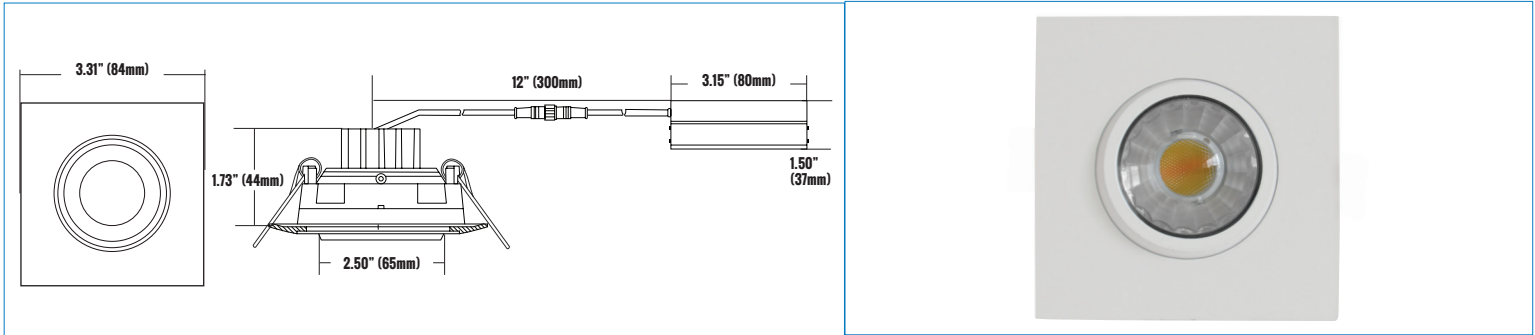

CATALOG #		TYPE
PROJECT		DATE
PREPARED BY		

PRODUCT CODE: DLSGS3-814WD-WH

3 INCH LED SLIM GIMBAL DOWN LIGHT

PRODUCT DESCRIPTION

The Etlin-Daniels DLSGS3-814WD-WH LED 3 inch Slim Gimbal Recessed Downlight offers a modern, energy-efficient solution for retrofitting existing incandescent & halogen recessed fixtures, as well as for new construction. Requiring only a 2-3/4" round hole, and with the driver inside a compact connection box (does not require an external j-box) the DLSG series is simple to install and is both IC rated and Airtight. The 38° beam with 30° tilt and 360° rotation is perfect for sloped ceilings or to highlight artwork. Triac dimmer compatible with Warm Dim feature - 3000K dims down to 2200K // 4000K dims down to 3000K. Available in round and square face in white, brushed nickel and black trim. 6W version supplies 420lm (FMW equivalent) and 8W version supplies 600lm (EXN compatible).

FEATURES

- LED Indoor Light Source.
- 3" Gimbal Recessed Downlight.
- Durable die-cast aluminum alloy for optimal heat dissipation.
- Scratch resistant, smooth finish.
- Unique gimbal design with 30° tilt and 360° rotation.
- Type IC and Airtight, Damp location rated.
- Ceiling clearance required: 2-1/2" for Romex, 3-1/2" for MC or BX installations.
- Triac Warm Dim down to 10%.
- Warm Dim - 3000K dims to 2200K // 4000K dims to 3000K.
- Guaranteed 98% Lumen Maintenance after 6,000 hour life.
- Round and square housings available in white, black and brushed nickel.
- 5 year warranty
- L70 - 50,000 hours
- Energy Star certified.

PRODUCT SPECIFICATIONS

WATTAGE	FIXTURE MATERIAL	LIFE SPAN	STORAGE TEMP	OPERATING TEMP	PRODUCT DIMENSIONS	CARTON SIZE	
8W	ACRYLIC LENS/ ALUMINUM BODY	>50,000 HOURS	-20°C~+40°C -4°F~+104°F	-20°C~+40°C -4°F~+104°F	3.31 X 3.31 X 1.73 INCHES (84 X 84 X 44 MM)	14.76 X 9.25 X 12.20 INCHES (375 X 235 X 310MM)	